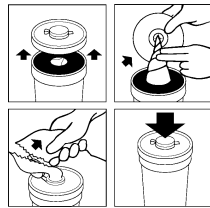

DIRECTIONS

• Apply liberally to all exposed areas - 25 wipes per container

Directions For Dispensing:

Remove lid from container. From center of towel roll, pull up a towel corner, twist into a point and thread through the X hole in the underside of the lid. Pull